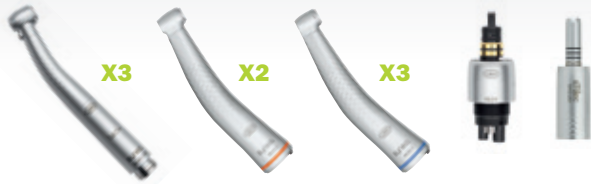

INCLUDES

- 3 x Synea TA-97CLED+ small head or TA-98CLED+ standard head highspeed Turbines
- 3 x Synea WA-56LT lowspeed Contra-Angles
- 2 x RQ-24 Roto-Quick couplings
- 1 x Airmotor AM-25LT

RRP ~~\$13,389~~

NOW \$9,999*

PROMO-HP-PKG4

ASK FOR AN
IN-SURGERY
DEMO
OF YOUR W&H
SELECTION

OFFER 5 ULTIMATE AIR/ELECTRIC HYBRID PACKAGE

A compact and exceptionally powerful brushless electric motor, its main applications are fillings, prosthetics and prophylaxis. Its short length and light weight are especially ergonomic and allow you to work with ease.

Speed increasing instruments (Synea contra-angle handpiece WA-99LT) are ideal for cavity and crown preparation, and also for removal of fillings and bridges. The small head with Penta Spray provides clear, all-round views when working on dental enamel and makes access to the treatment area much easier.